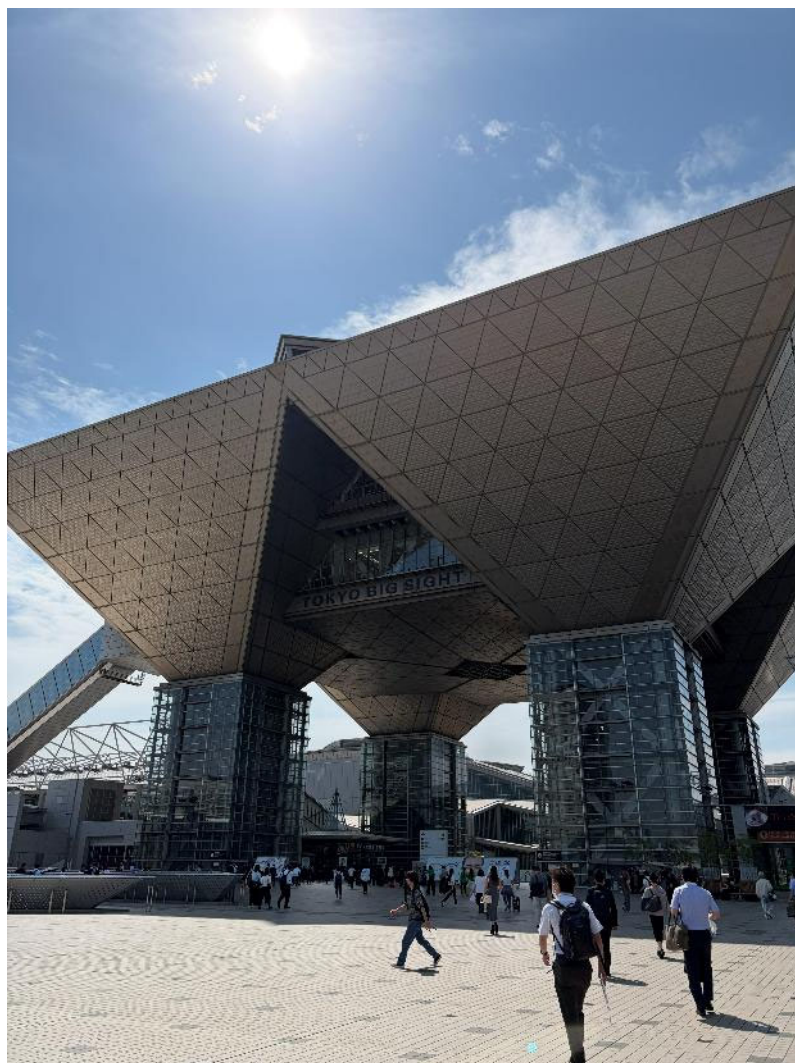

2026 NEW 環境展(東京ビッグサイト)

The 35th New Environmental Exposition 2026 (Tokyo Big Sight)

May. / 20 (Wed) ~ 22 (Fri) 2026

2026 NEW 環境展(東京ビッグサイト)

The 35th New Environmental Exposition 2026 (Tokyo Big Sight)

May. / 20 (Wed) ~ 22 (Fri) 2026